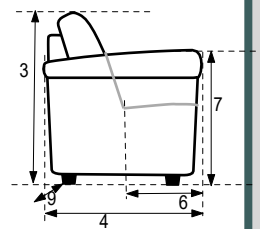

# MONZA

1-zits 1 = 50cm | 2 = 100cm

2-zits 1 = 110cm | 2 = 160cm

2.5-zits 1 = 140cm | 2 = 190cm

3-zits 1 = 170cm | 2 = 220cm

3.5-zits 1 = 200cm | 2 = 250cm

3 = hoogte = 90 cm

4 = diepte = 85/90 cm

5 = zithoogte = 47 cm

6 = zitdiepte = 48/53 cm

7 = armhoogte = 70 cm

8 = armbreedte = 25 cm

9 = poothoogte = 10 cm